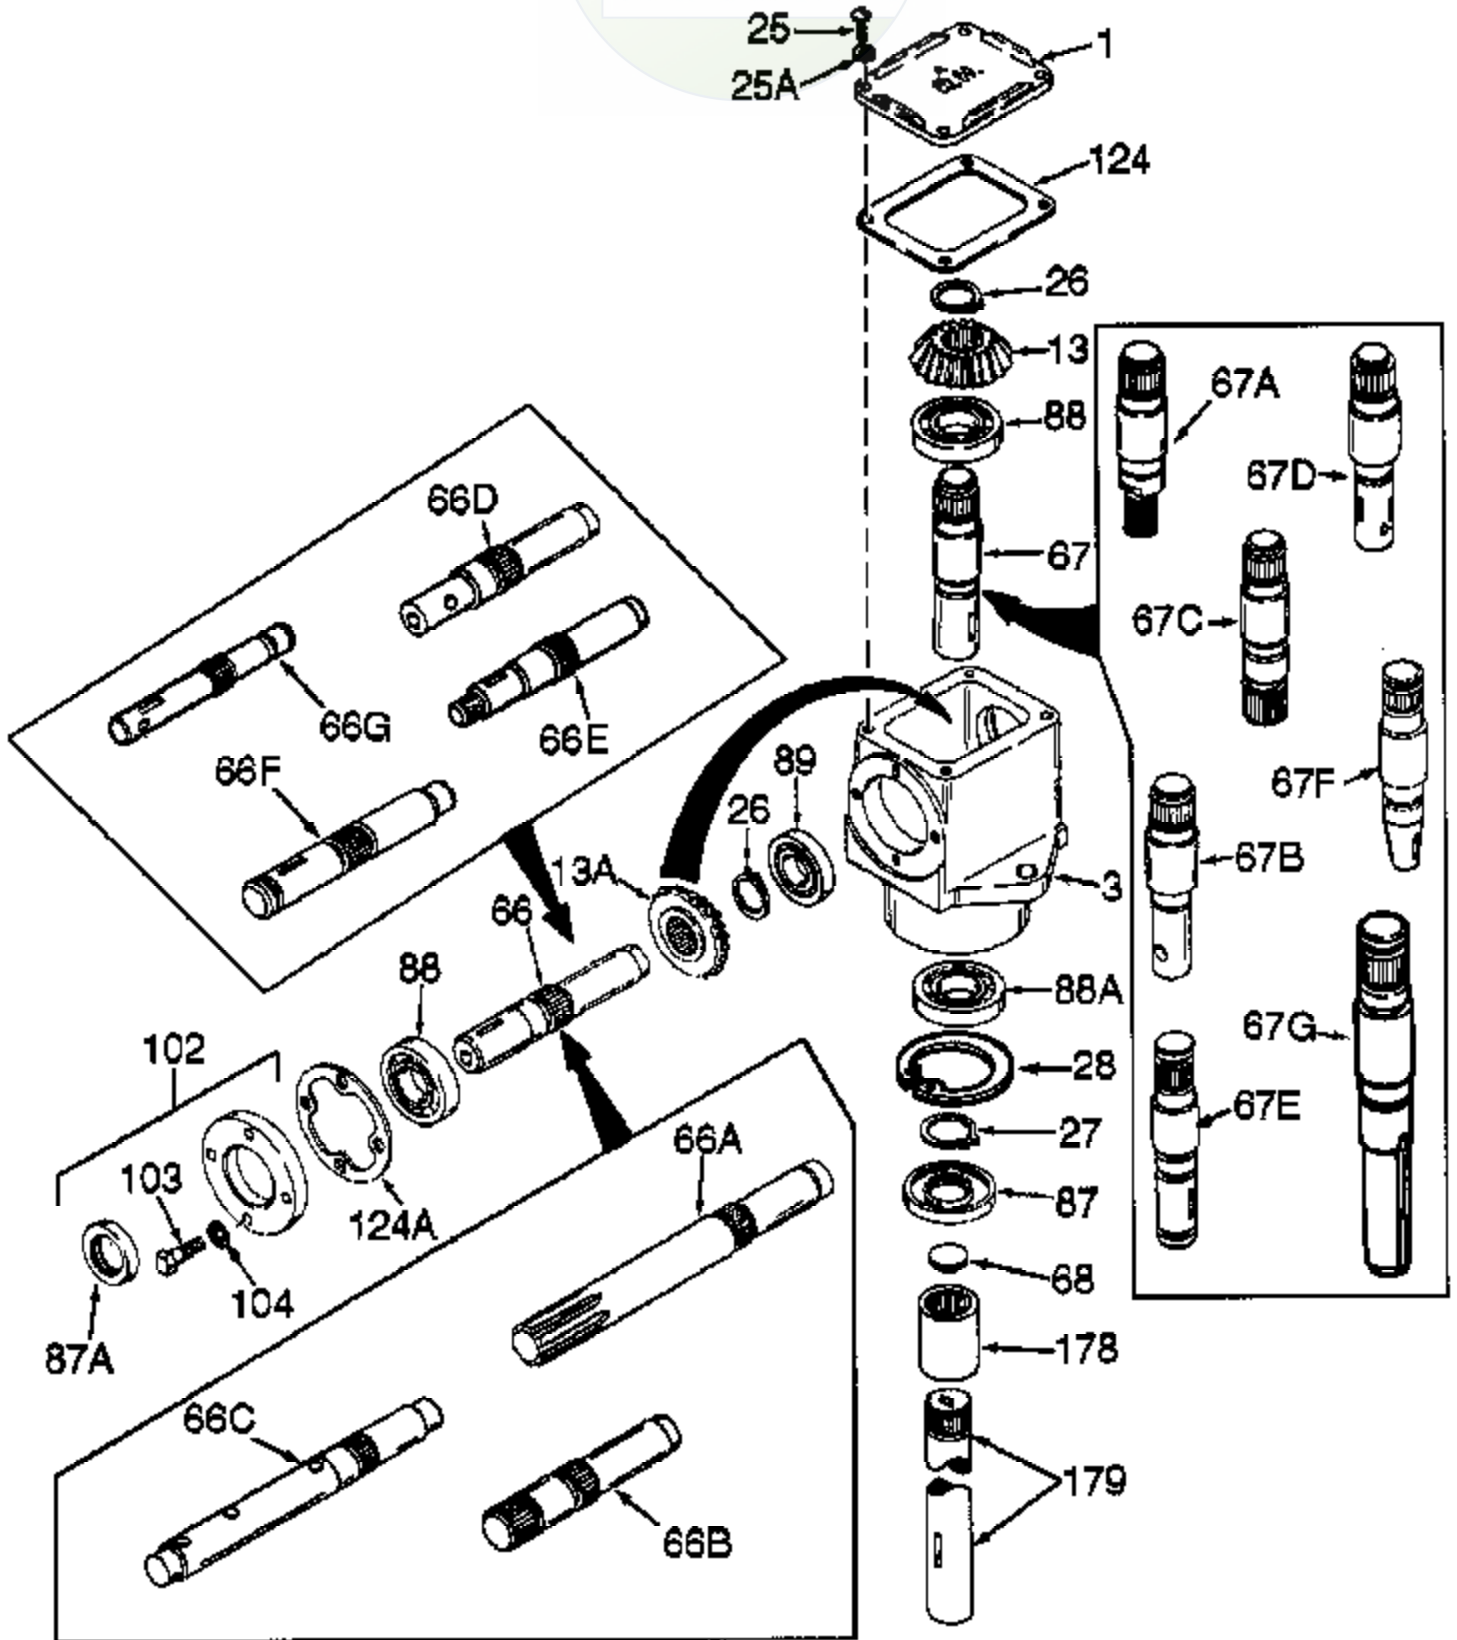

JOIST

SICHER IST DAS:
DAS ORIGINAL

Ref #	Part Number	Qty	Description
	794010A		R.H. Head Ass'y (Incl. 2 thru 15)
1	772034		Right Hand Cover
3	770026A		Right Angle Drive Housing
13	778046		Miter Gear (22 teeth)(7/8" ID)
13A	778046		Miter Gear (22 teeth)(7/8" ID)
25	792025		Screw, 10-24 x 1/2"
26	788018		Snap Ring
27	788019		Snap Ring
66F	776059A		Input Shaft (5-7/32" long)
67E	776060A		Output Shaft (4-17/32" long)
87	788029		Oil Seal
87A	788031		Oil Seal
88A	780034		Ball Bearing
88	780034	RAD-1487-P91	Peerless Ball Bearing
89	780024		Ball Bearing
102	786029		Retainer Cap & Seal (Incl. 16 & 17)
103	792026		Screw, 1/4-20 x 7/8"
124	788028		Cover Gasket
124A	788030B		Cap Gasket